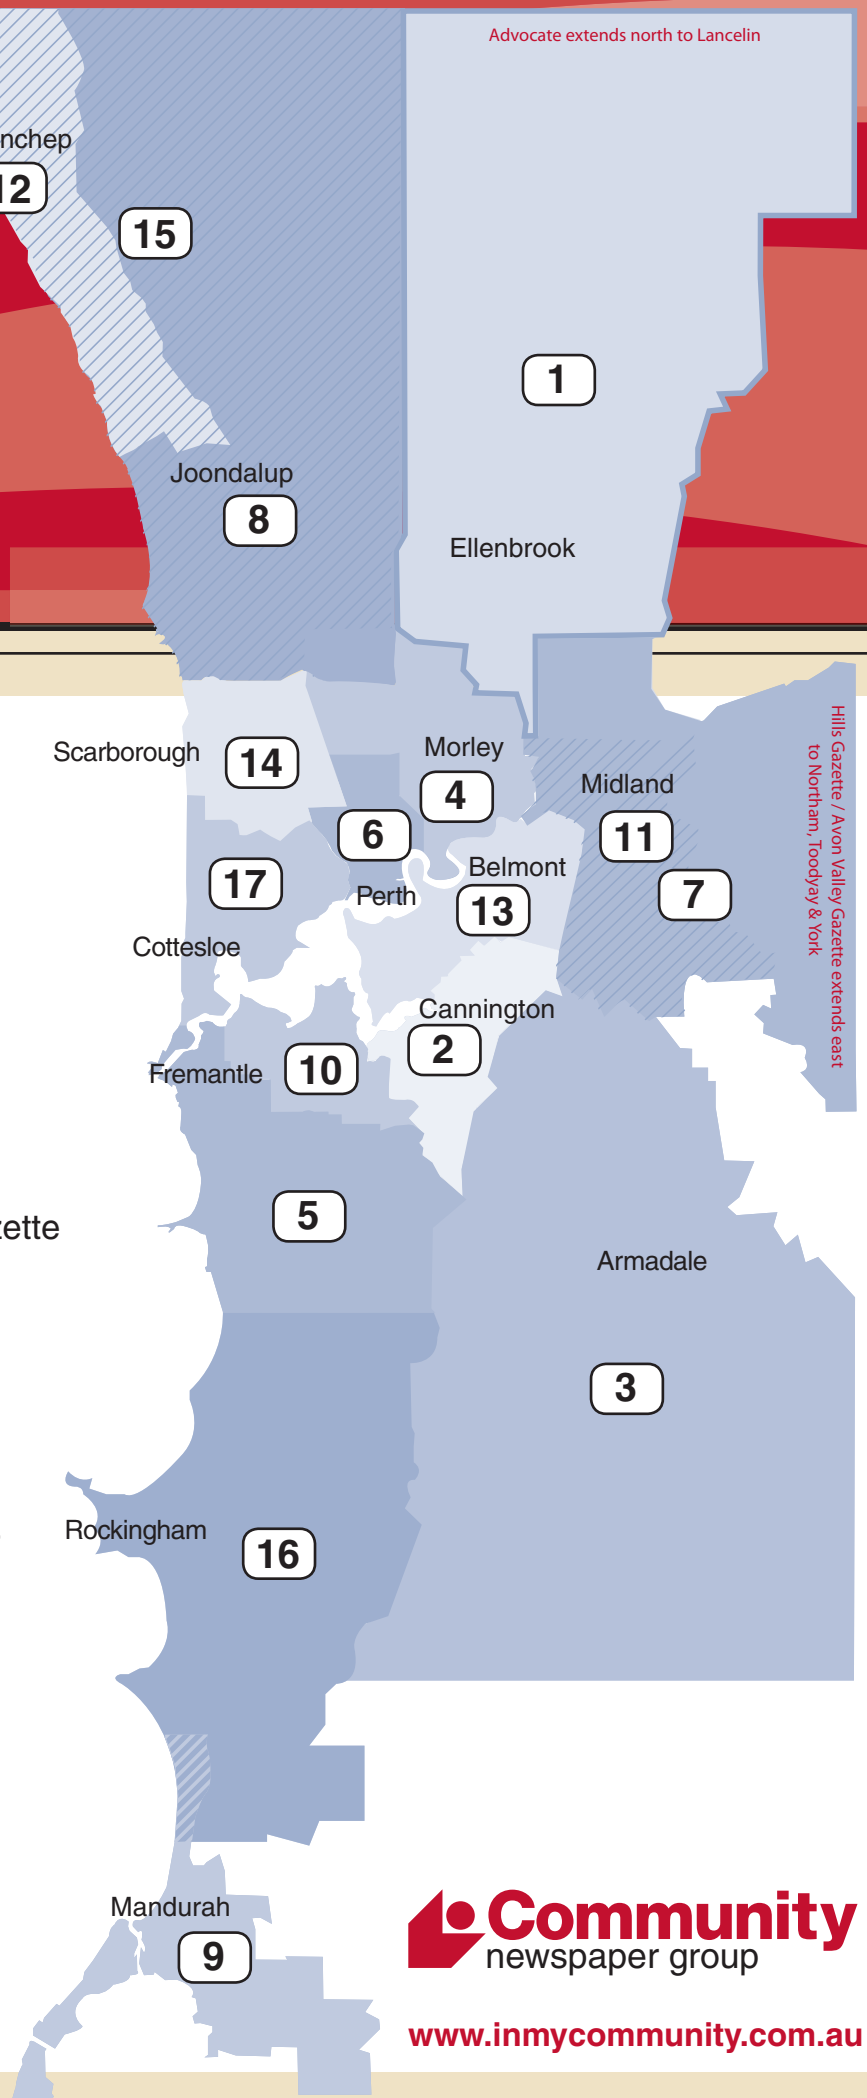

Distribution Map

- 1 Advocate
- 2 Canning Times
- 3 Comment News
- 4 Eastern Reporter
- 5 Fremantle / Cockburn Gazette
- 6 Guardian Express
- 7 Hills Gazette / Avon Valley Gazette
- 8 Joondalup / Wanneroo Times
- 9 Mandurah Coastal Times / Pinjarra Murray Times
- 10 Melville Times
- 11 Midland / Kalamunda Reporter
- 12 North Coast Times
- 13 Southern Gazette
- 14 Stirling Times
- 15 Weekender
- 16 Weekend / Kwinana Courier
- 17 Western Suburbs Weekly